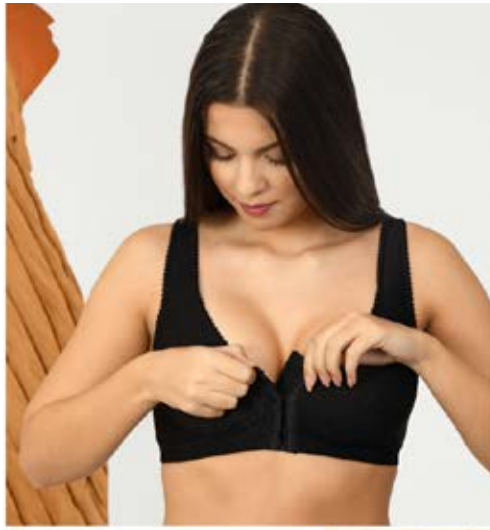

Essenciais

essential

0123903

**Soutien de grande suporte
de abrir à frente/Bra**

B34-B52

C34-C50

D34-D48

E34-E46

Branco, Vison, Preto

White, Vison, Black

0523903

Cueca/Brief

S-XXXL

Branco, Vison, Bordeaux, Preto

White, Vison, Bordeaux, Black