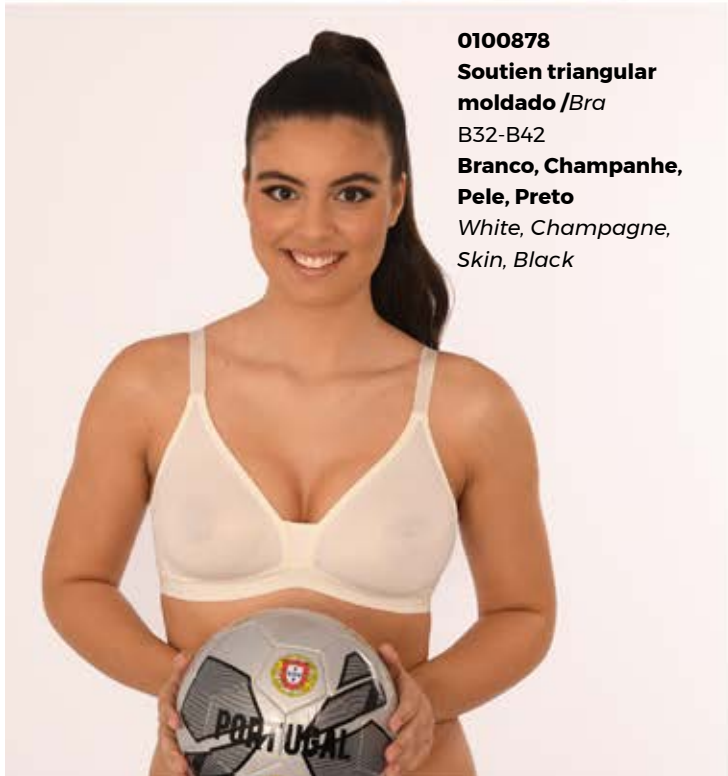

0115488
Soutien com copas
pré-formadas /Bra
B32-B42
C32-C40
Branco, Vison, Preto
White, Vison, Black

2200429
Soutien triangular
moldado /Bra
B32-B42
Branco, Champanhe, Preto
White, Champagne, Black